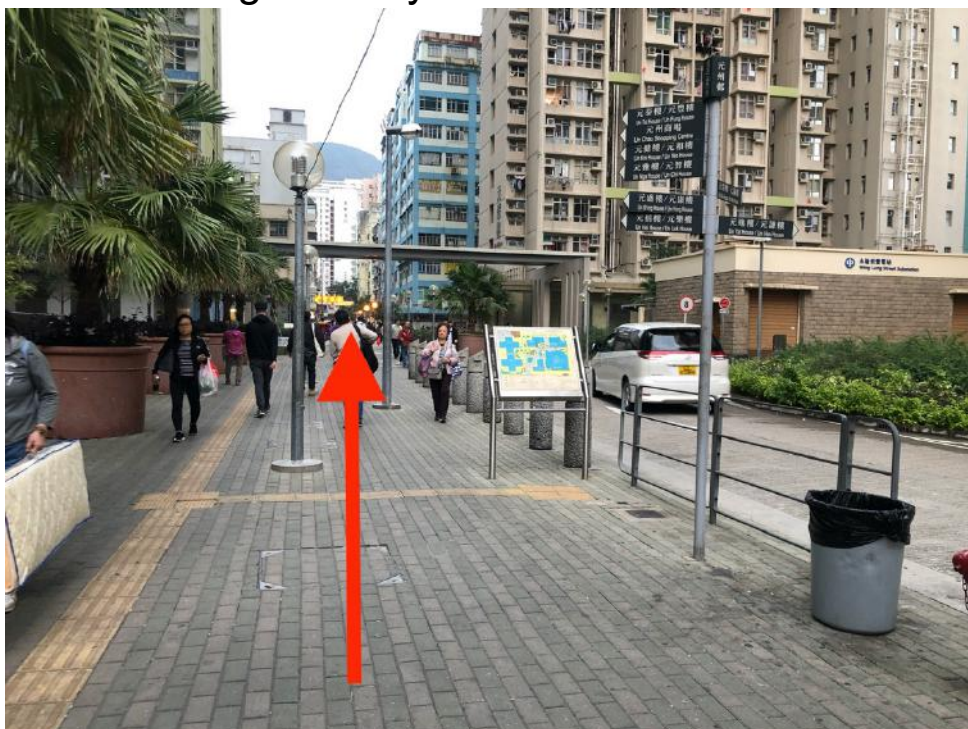

Directions to 7Stars (Cheung Sha Wan)

Room B, 1/F, Cheong Fat Factory Building
265-271 Un Chau St, Cheung Sha Wan

From Exit C1 Cheung Sha Wan Station

1. Walk straight after you come out of Exit C1

2. Continue walking straight in the pedestrian area

3. Walk slightly to the right at the fork and continue straight

4. Cross the road and continue straight on the road

5. Keep walking down the road on the right side of the road

6. Turn right when at the “Cheong Fat Factory Building”