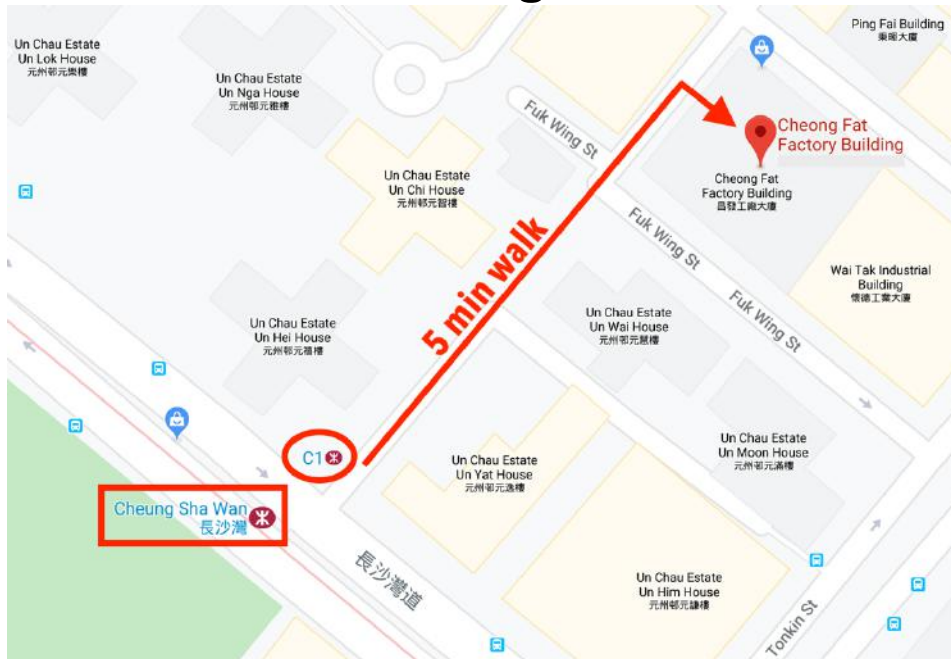

Directions to 7Stars (Cheung Sha Wan)

Room B, 1/F, Cheong Fat Factory Building
265-271 Un Chau St, Cheung Sha Wan

From Exit C1 Cheung Sha Wan Station

1. Walk straight after you come out of Exit C1

2. Continue walking straight in the pedestrian area

3. Walk slightly to the right at the fork and continue straight

4. Cross the road and continue straight on the road

5. Keep walking down the road on the right side of the road

6. Turn right when at the “Cheong Fat Factory Building”